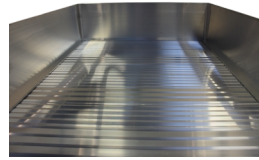

Pro Step Ladder With Platform

14 Steps | 3,66 m

Specifications

Load Capacity: 150 kg
Platform Height: 3.7 m
Platform: 0,55x0,70 m
Height: 4.69
Depth: 2.8 m
Steps: 14
Weight: 48 kg
Area Measurements: 1,5 x 2,8
Step depth: 10 cm
Material: Aluminium
Colour: Black,Grey
External Measurements: 1500x2800 mm
Transport Length: 5.01 m
Transport Height: 0.32 m
Transport Width: 0.7 m
Certification: EN131
Jumbo Brand: PRO LADDERS

Product no.	DBNumber	EAN Code	Jumbo Brand	Warranty	Net Weight
41TP370	5009858	8012539076144	PRO LADDERS	1 years	48 kg

Description

The JUMBO Pro Platform Step Ladder is designed to offer maximum stability and convenience on the job. The large 55x70 cm platform features a fixed toeboard and solid handrail for added safety. The ladder includes a handy tool tray, making it easy to keep necessary tools within reach. With 10 cm wide steps and sturdy aluminium side rails, it provides both comfort and durability. The ladder also features a smart move/stop system on the wheels, allowing for easy relocation. When it comes to transport, the ladder is compact, with a transport height of only 40 cm, making it easy to store and move.

Detail Images

Automatic breaking system.

10 cm wide steps and side pieces in high quality aluminium

55 x 70 cm platform with toeboard

Tool tray on all models

The set consists of

PCS | |

Spareparts