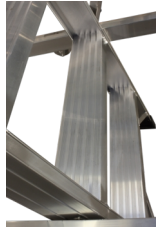

Pro Step Ladder With Platform

14 Steps | 3,66 m

Specifications

Load Capacity: 150 kg
Platform Height: 3.7 m
Platform: 0,55x0,70 m
Height: 4.69
Depth: 2.8 m
Steps: 14
Weight: 48 kg
Area Measurements: 1,5 x 2,8
Step depth: 10 cm
Material: Aluminium
Colour: Black,Grey
External Measurements: 1500x2800 mm
Transport Length: 5.01 m
Transport Height: 0.32 m
Transport Width: 0.7 m
Certification: EN131
Jumbo Brand: PRO LADDERS

Product no.	DBNumber	EAN Code	Jumbo Brand	Warranty	Net Weight
41TP370	5009858	8012539076144	PRO LADDERS	1 years	48 kg

Description

The JUMBO Pro Platform Step Ladder is designed to offer maximum stability and convenience on the job. The large 55x70 cm platform features a fixed toeboard and solid handrail for added safety. The ladder includes a handy tool tray, making it easy to keep necessary tools within reach. With 10 cm wide steps and sturdy aluminium side rails, it provides both comfort and durability. The ladder also features a smart move/stop system on the wheels, allowing for easy relocation. When it comes to transport, the ladder is compact, with a transport height of only 40 cm, making it easy to store and move.

Detail Images

Automatic breaking system.

10 cm wide steps and side pieces in high quality aluminium

55 x 70 cm platform with toeboard

Tool tray on all models

The set consists of

PCS | |

Spareparts