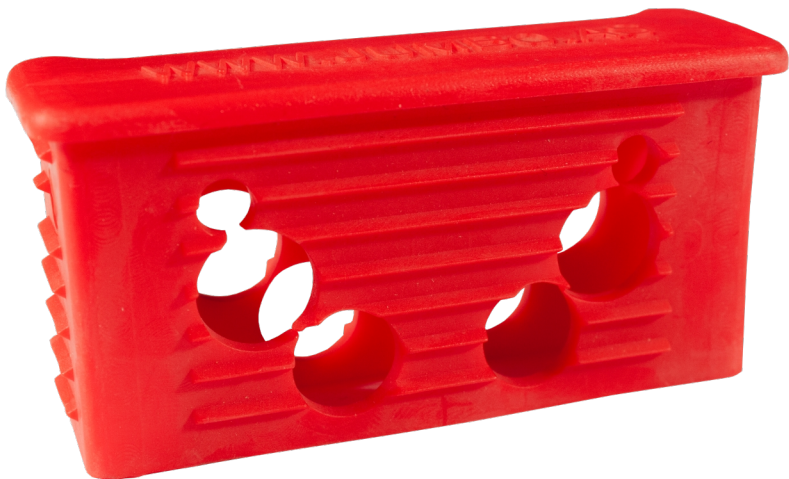

Top plug

90 x 30 | Dual extension-,
Extension ladders-, og
Combination ladders

Specifications

Weight: 0.1 kg
Colour: Red

Product no.	DBNumber	EAN Code	Jumbo Brand	Warranty	Net Weight
41JSS913					0.1 kg

Description

These ladders fit the plug to:

Dual extension ladders (incl. -S (the ladders with stabilizer):
41JSS217

Combination ladders:

41JCS313
41JCS217

Extension ladders w/rope (incl. -S (the ladders with stabilizer):

41JHS217
41JHS219

Detail Images

The set consists of

PCS | |

Spareparts

Accessories