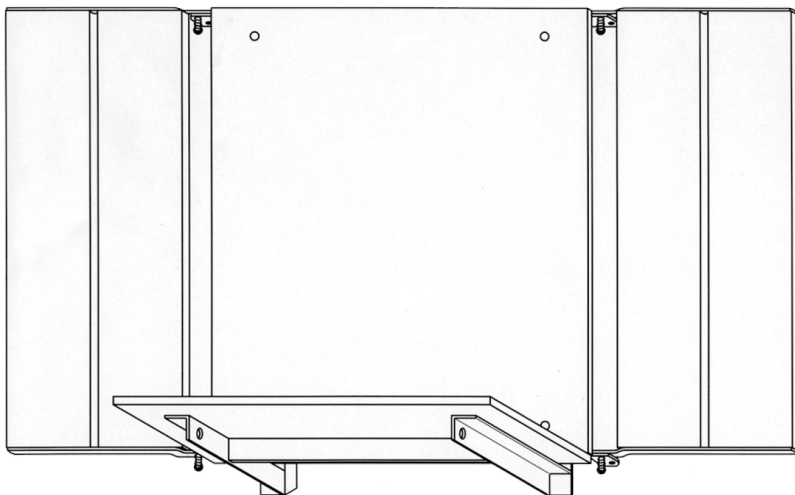

General purpose trolley

w/ hinged side guards

Specifications

Weight: 31 kg

| Product no. | DBNumber | EAN Code | Jumbo Brand | Warranty | Net Weight |
|-------------|----------|----------|-------------|----------|------------|
| 38GEDA2893 | | | | 1 years | 31 kg |

Description

This general purpose trolley is specifically designed for the GEDA Roof Lift and features hinged sides that make loading and unloading materials easy. The hinged sides provide extra flexibility and make the transport of various types of loads more efficient. The trolley is robust and durable, making it ideal for both construction sites and industrial applications.

Specifications:

Designed for GEDA Roof Lift
Equipped with hinged sides for easy loading and unloading
Robust and durable construction
NOTE: THIS IS A SPECIAL ORDER ITEM

Detail Images

The set consists of

PCS | |