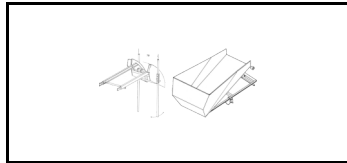

Roof Lift

Standard set "Comfort" | 11.5 m

Specifications

Load Capacity: 250 kg
Weight: 185 kg

Product no.	DBNumber	EAN Code	Jumbo Brand	Warranty	Net Weight
38GEDA2091				1 years	185 kg

Description

The roof lift is a standard set of 11.5 m, designed to facilitate roof installation work. Its robust construction ensures reliable and safe lifting of materials to the roof. This set comes as a complete "Comfort" set of 11.5 m. Please note that this is a special-order item.

Capacity: Standard set "Comfort" | 11.5 m.

THIS IS A SPECIAL ORDER ITEM!

Detail Images

GED2B08

The set consists of

PCS | |

Spareparts

Accessories