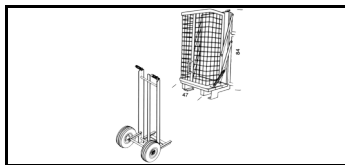

Roof Lift

Standard set "Comfort" | 11.5 m

Specifications

Load Capacity: 250 kg
Weight: 185 kg

Product no.	DBNumber	EAN Code	Jumbo Brand	Warranty	Net Weight
38GEDA2091				1 years	185 kg

Description

The roof lift is a standard set of 11.5 m, designed to facilitate roof installation work. Its robust construction ensures reliable and safe lifting of materials to the roof. This set comes as a complete "Comfort" set of 11.5 m. Please note that this is a special-order item.

Capacity: Standard set "Comfort" | 11.5 m.

THIS IS A SPECIAL ORDER ITEM!

Detail Images

GED2B08

The set consists of

PCS | |

Spareparts

Accessories

Tipping Skip
38GEDA2818

Vario platform
38GEDA2895

Angle track section
38GEDA2877

Ladder section
38GEDA2888

Ladder section
38GEDA2889

Tile holder
38GEDA2860

General purpose trolley
38GEDA2893