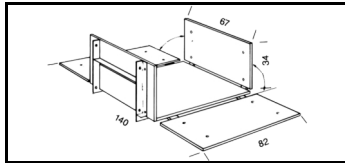

Vario platform
38GEDA2895