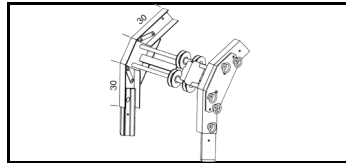

Angle track section
38GEDA2877