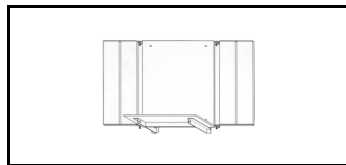

Roof Lift

Standard set "Comfort" | 11.5 m

Specifications

Load Capacity: 250 kg
Weight: 185 kg

Product no.	DBNumber	EAN Code	Jumbo Brand	Warranty	Net Weight
38GEDA2091				1 years	185 kg

Description

The roof lift is a standard set of 11.5 m, designed to facilitate roof installation work. Its robust construction ensures reliable and safe lifting of materials to the roof. This set comes as a complete "Comfort" set of 11.5 m. Please note that this is a special-order item.

Capacity: Standard set "Comfort" | 11.5 m.

THIS IS A SPECIAL ORDER ITEM!

Detail Images

GED2B08

The set consists of

PCS | |

Spareparts

Accessories

Tipping Skip
38GEDA2818

Vario platform
38GEDA2895

Angle track section
38GEDA2877

Ladder section
38GEDA2888

Ladder section
38GEDA2889

Tile holder
38GEDA2860

General purpose trolley
38GEDA2893