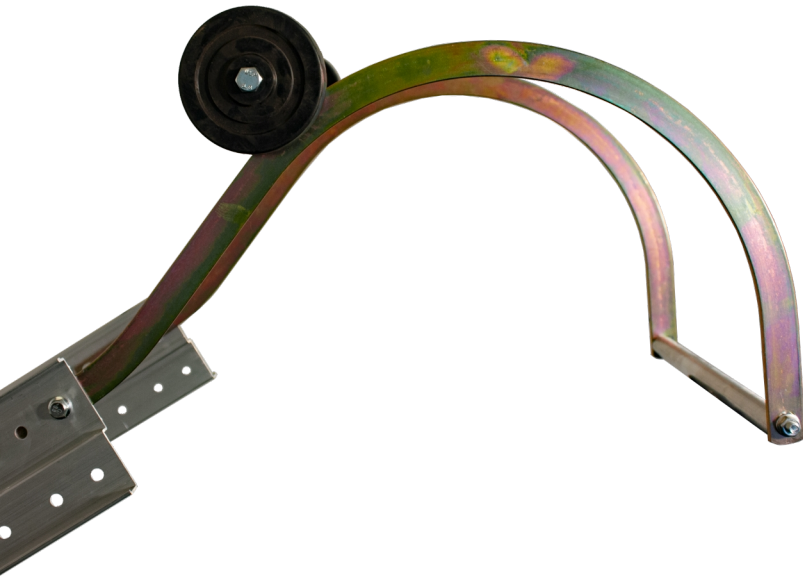

Ridgebrace

w/wheel

PRO

1 YEAR WARRANTY

Specifications

Weight: 3.4 kg

Jumbo Brand: PRO LADDERS

Product no.	DBNumber	EAN Code	Jumbo Brand	Warranty	Net Weight
43TS001	5947047	5708375002012	PRO LADDERS	1 years	3.4 kg

Description

The JUMBO Ridgebrace is designed for JUMBO roof ladders. It attaches to the top of your roof ladder, allowing the ladder to grip securely around the roof ridge. This ensures stability and safety while working on the roof.

Technical Specifications:

Application: Attaches to the top of JUMBO roof ladders

Function: Secure grip around the roof ridge

Additional feature: Equipped with wheels for easier movement

The JUMBO Ridgebrace is an essential accessory for JUMBO roof ladders, enhancing safety and stability when working on roof ridges. The wheels make it easy to move the ladder along the roof ridge with minimal effort.

Detail Images

The set consists of

PCS | |

Spareparts

Accessories