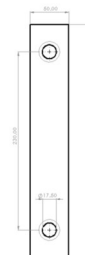

Guardrail post mount

65 cm

Specifications

Length: 5 cm
Width: 75 cm
Height: 30 cm
Weight: 4.2 kg
Colour: Grey

Product no.	DBNumber	EAN Code	Jumbo Brand	Warranty	Net Weight
37GG650	2141404			3 years	4.2 kg

Description

Robust arm (35 or 65 cm) in 32 x 32 mm profile in 3 mm wall thickness with double corner reinforcement for extra strength. The adjustable slide can be fixed anywhere on the arm, for stepwise adjustment of the distance to the handrail. End stop ensures that the sled cannot be pulled off completely.

The post holder is made of Ø42.40 pipe, with 3.25 mm wall thickness and thumbscrew for fixing the railing post. As a railing post, either a railing post for wooden railings (2200101) or for a steel railing (2200120) is used.