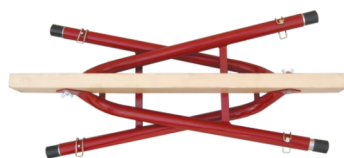

Description

The JUMBO Folding Trestle is a versatile and stable work trestle, ideal for a variety of construction and craft tasks. It features a crossbar made of 75 x 30 mm pine wood and a locking bracket that ensures the stability of the trestle during use.

Technical Specifications:

Crossbar: 75 x 30 mm pine wood

Height adjustment: Adjustable to 4 heights (60, 70, 80, and 90 cm)

Locking bracket: For stabilizing the trestle

Leg adjustment: Clips for adjusting leg height

The adjustable legs make it easy to customize the height as needed, making it suitable for various working conditions.

Detail Images

The set consists of

PCS | |

Spareparts

Locking pin

2200301

5190036