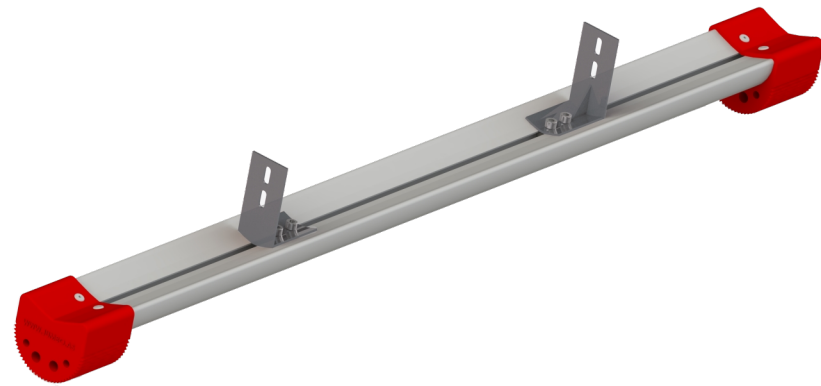

Super Pro Base Stabilizer

125 cm | Recommended for 13 - 23 steps

✓ EN131 **SUPER PRO** 3 YEAR WARRANTY

Specifications

Length: 1.25 m
Weight: 2.1 kg
Colour: Grey,Red
Certification: EN131
Jumbo Brand: SUPER PRO LADDERS

Product no.	DBNumber	EAN Code	Jumbo Brand	Warranty	Net Weight
41JSF125	1838491	5708375001725	SUPER PRO LADDERS	3 years	2.1 kg

Description

Base stabilizer for JUMBO SUPER PROFF Plain, Extension and Combi Ladders. For greater stability & security. With durable, non-skid, high-impact feet & adjustable mounts. Can be mounted on the ladder without removing the feet of the ladder.

Detail Images

The set consists of

PCS | |

Spareparts

Rubber foot
41JSS910

Clamping plate
41JSS923

Nut and bolt
41JSS903

Angle fittings
41JSS915