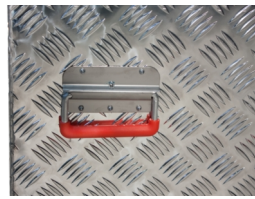

Product no.	DBNumber	EAN Code	Jumbo Brand	Warranty	Net Weight
ALUT70	1657727	5708375001558		1 years	7.4 kg

Description

Extra heavy-duty boxes with fully welded seams. Made with 2/3 mm aluminium tread plate. The boxes are equipped with M10 thread at the bottom for fastening and are suitable for transport, storage, and as a toolbox on trucks, construction sites, etc. External dimensions: 522 x 375 x 415 mm. Internal dimensions: 500 x 350 x 400 mm.

Capacity: 70 litres. Without gas dampers.

Detail Images

Lids are fitted with hinges in stainless steel

Seals in the lid make the boxes dust and rain proof

Plastic coated lifting handles in stainless steel

Ready to mount on trucks or at construction sites. M10 thread mounts are welded to the underside of the boxes

The set consists of

PCS | |

Spareparts

Accessories

Padlock

ALU-H

1735333