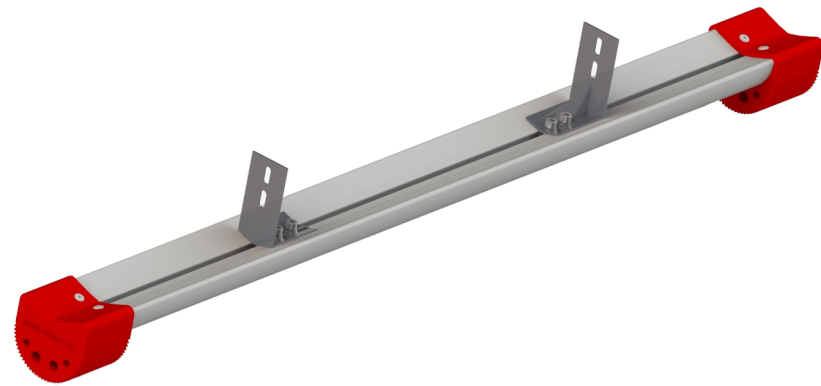

Super Pro Base Stabilizer

125 cm | Recommended for 13 - 23 steps

✓ EN131 SUPER PRO 3 YEAR WARRANTY

Specifications

Length: 1.25 m
Weight: 2.1 kg
Colour: Grey,Red
Certification: EN131
Jumbo Brand: SUPER PRO LADDERS

Product no.	DBNumber	EAN Code	Jumbo Brand	Warranty	Net Weight
41JSF125	1838491	5708375001725	SUPER PRO LADDERS	3 years	2.1 kg

Description

Base stabilizer for JUMBO SUPER PROFF Plain, Extension and Combi Ladders. For greater stability & security. With durable, non-skid, high-impact feet & adjustable mounts. Can be mounted on the ladder without removing the feet of the ladder.

Detail Images

The set consists of

STK | |

Spareparts

Rubber foot
41JSS910

Clamping plate
41JSS923

Nut and bolt
41JSS903

Angle fittings
41JSS915